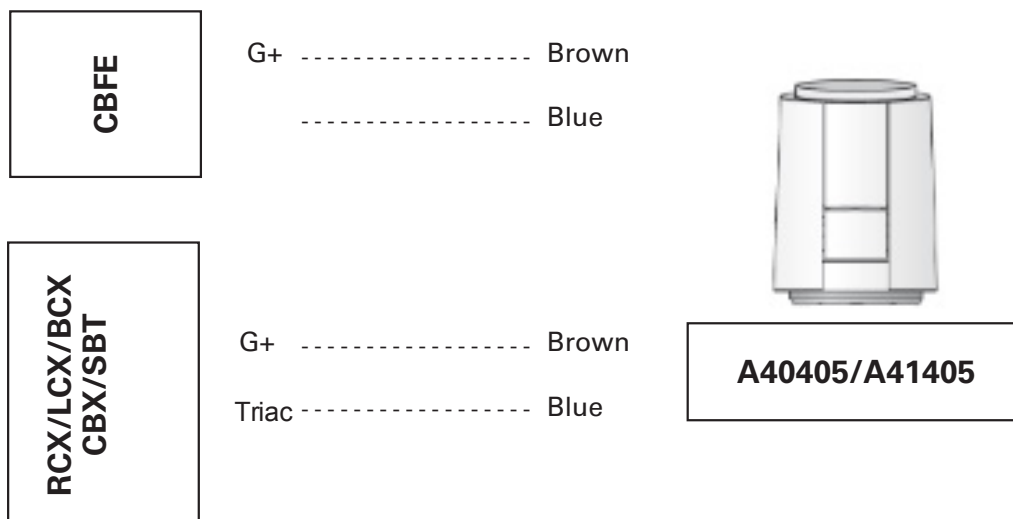

A4X405 – Valve actuator 24 V On/Off (NO)

CBFE = Fan coil control box [EC-motor]

RCX = Romm climate controller

LCX = Lab climate controller

BCX = Climate baffle controller

CBX = Connection box for an active supply air diffuser

SBT = Radiator valve actuator control unit