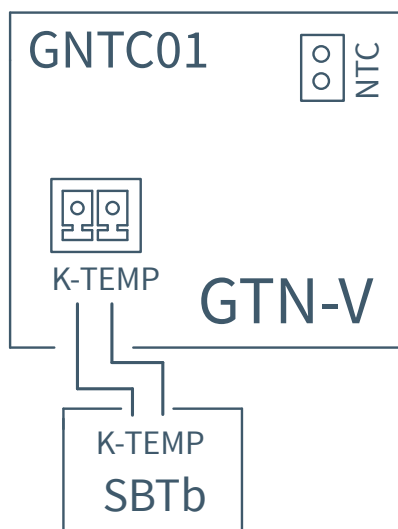

GT-V TEMPERATURE SENSOR, WALL MOUNTED

SBTb = Valve actuator control unit