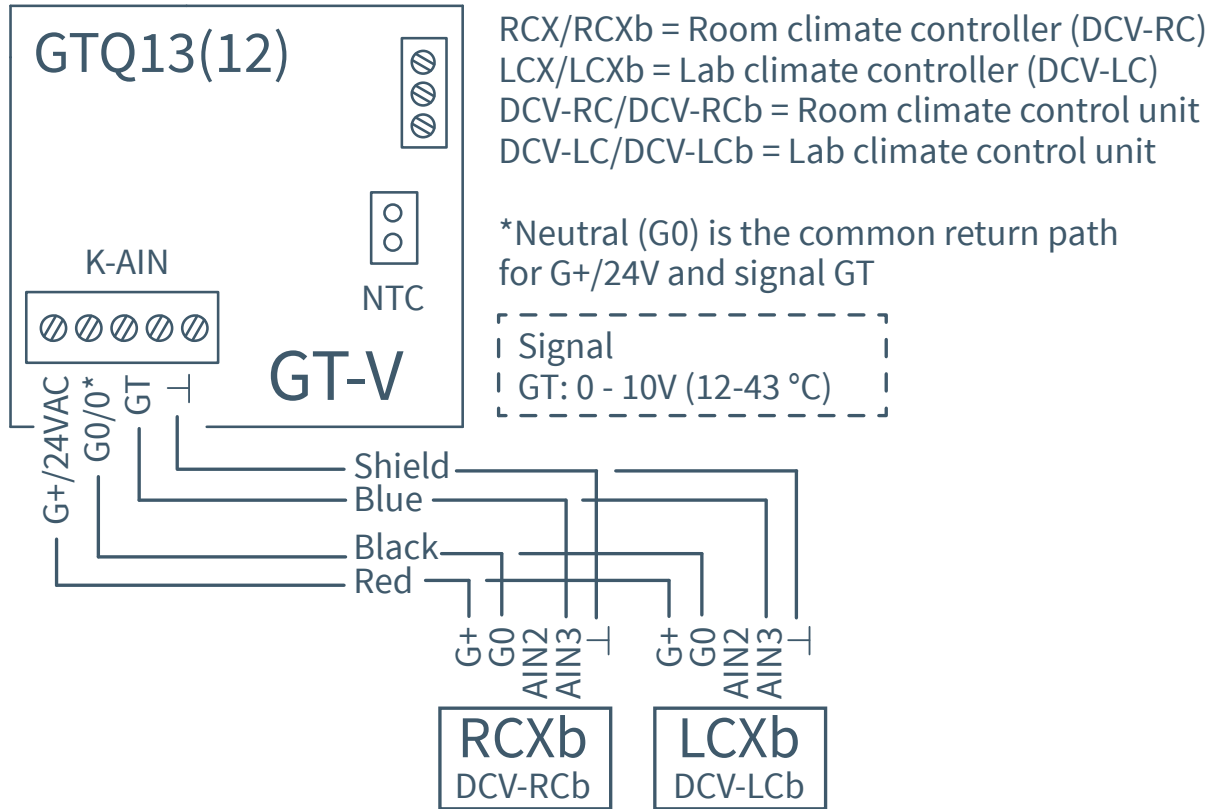

GT-V TEMPERATURE SENSOR, WALL MOUNTED

SBTb = Valve actuator control unit