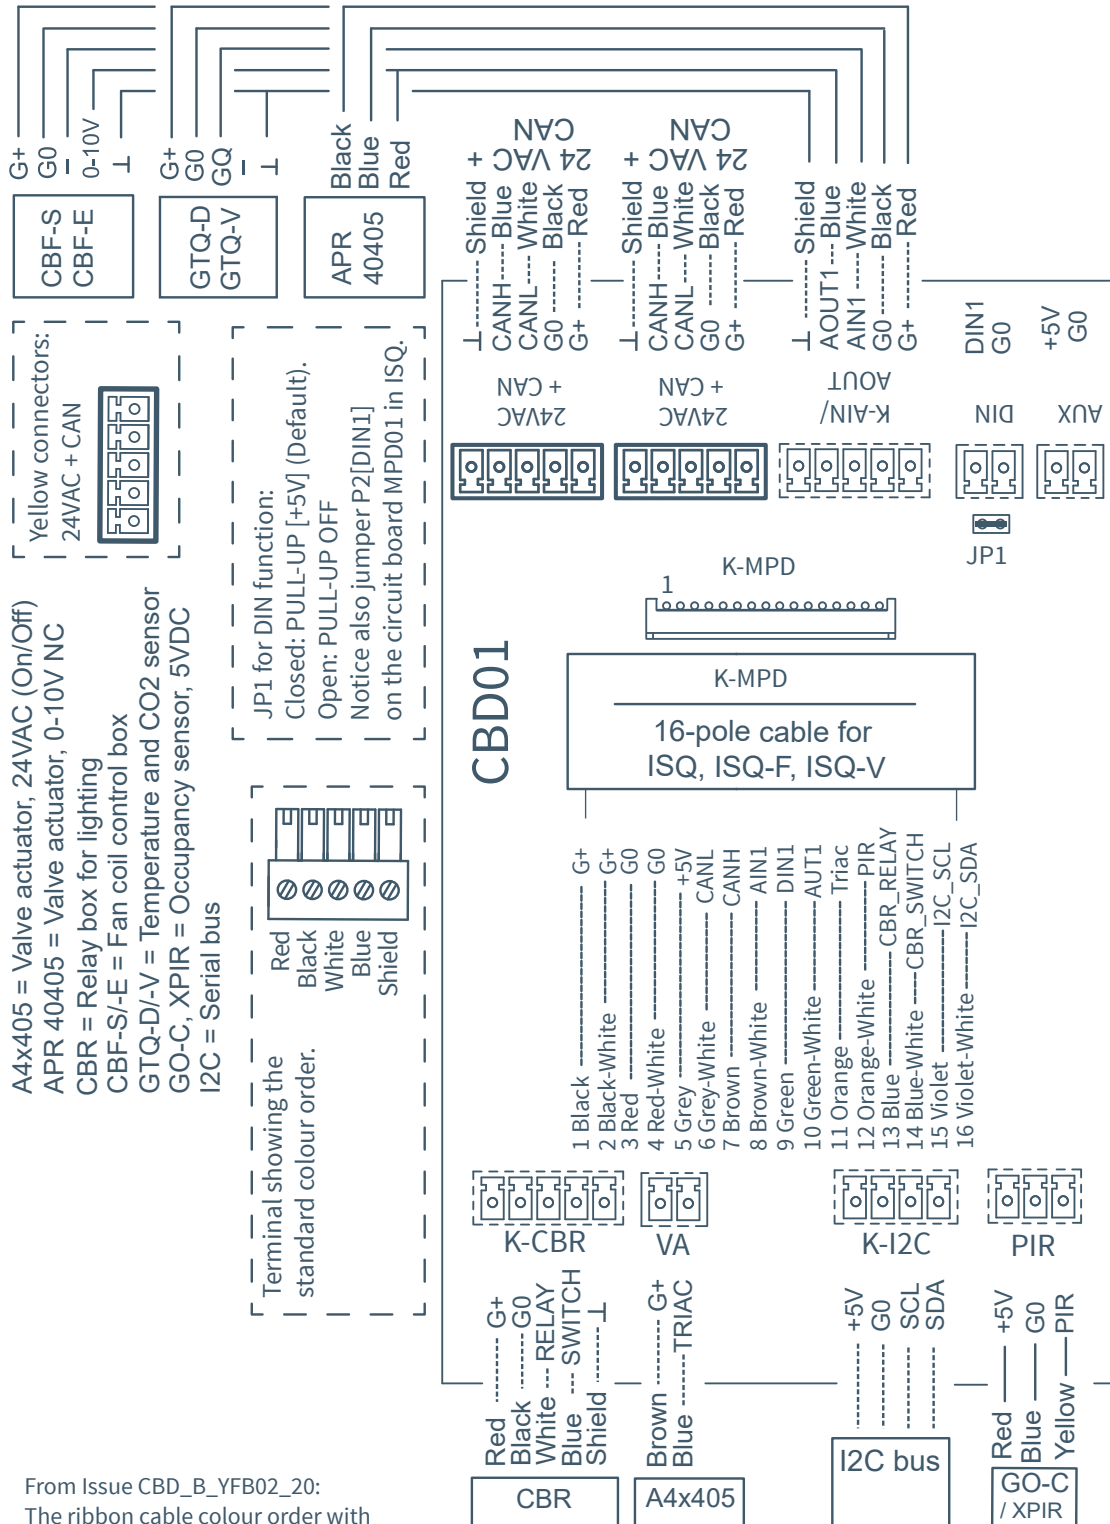

External connection diagram for CBD

From Issue CBD\_B\_YFB02\_20:  
The ribbon cable colour order with signals is corrected.