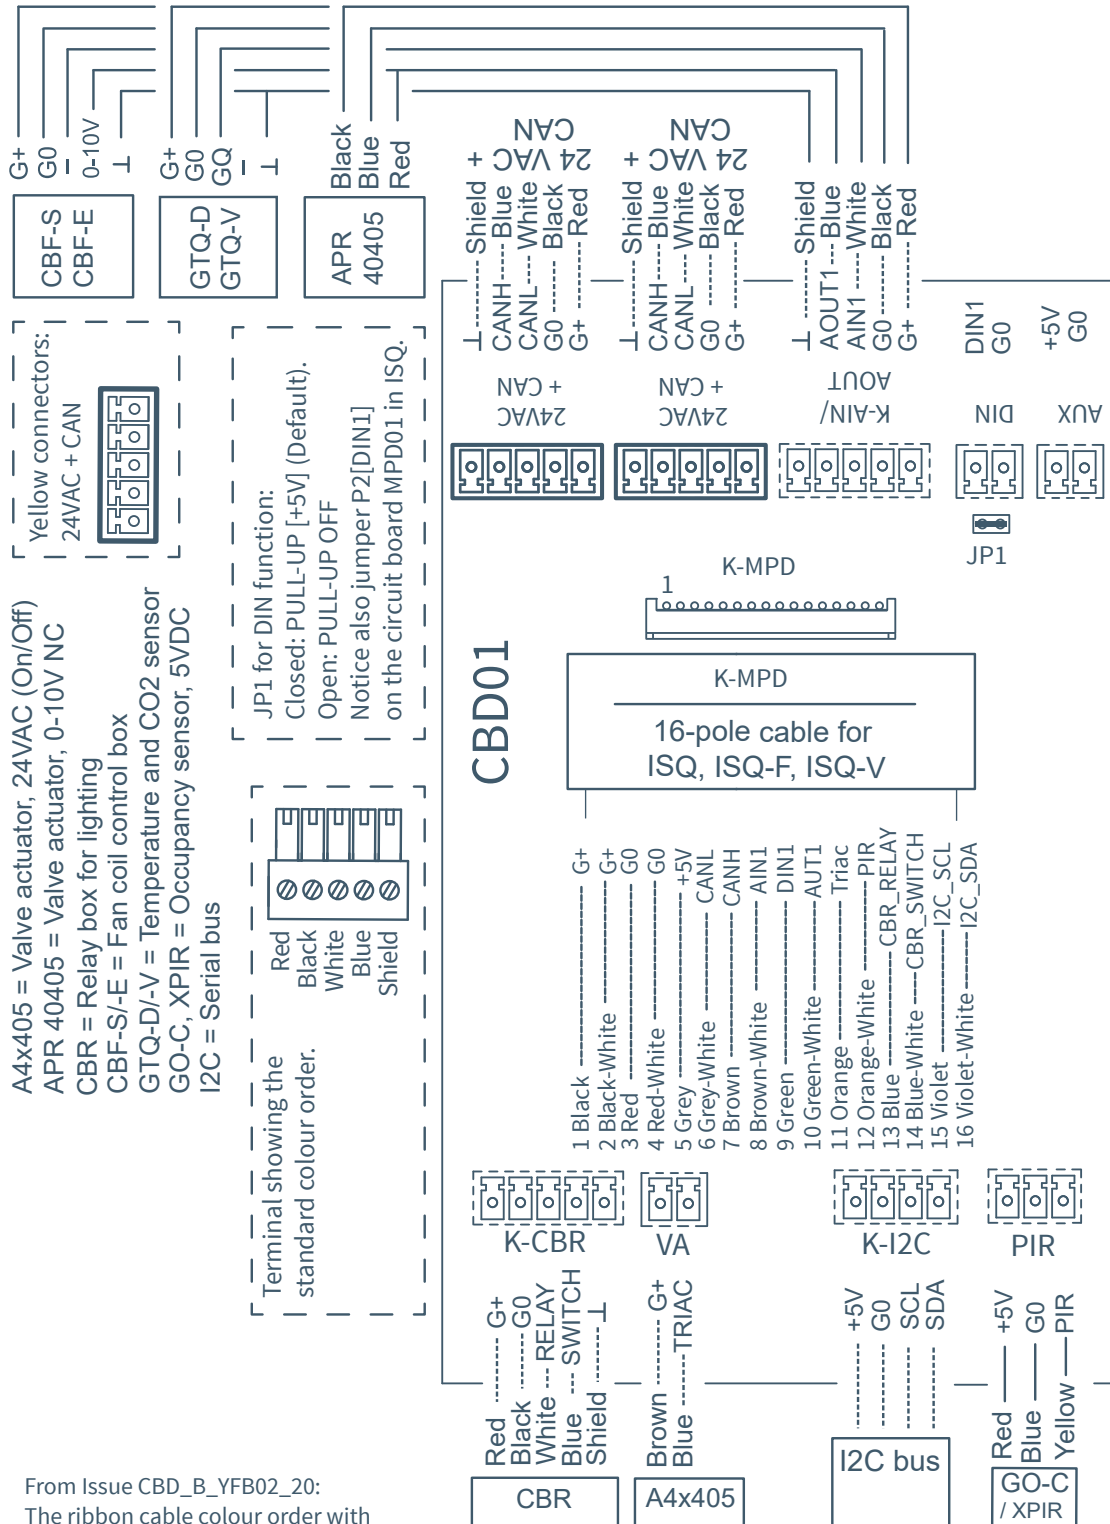

External connection diagram for CBD

From Issue CBD_B_YFB02_20:
The ribbon cable colour order with signals is corrected.

External connection diagram

Clarifications:

16-pole contact: See connectionbox CBD.

BLE: Bluetooth® module for communication with cell phone app LINDINSIDE and with other BLE devices.

JP2 [DIN1]

Closed: Pull-Up ON [+5V]. Open: Pull-Up OFF.

JP1 [Terminering]

Closed: CAN terminerad