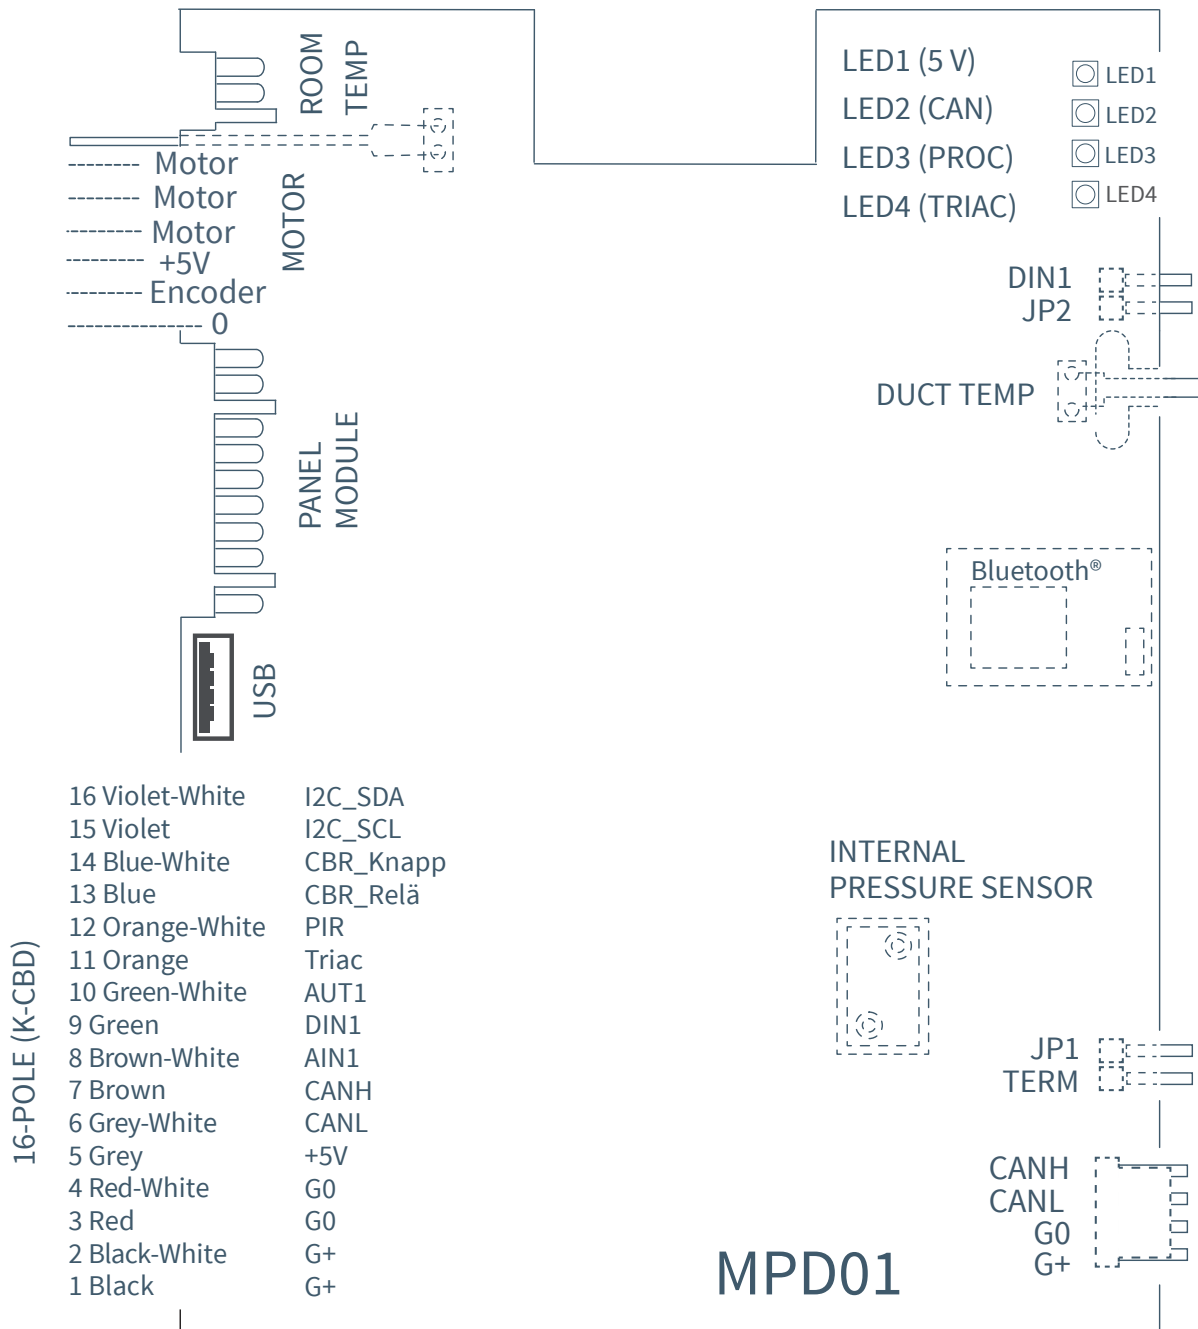

External connection diagram for CBD

From Issue CBD_B_YFB02_20:
The ribbon cable colour order with signals is corrected.

External connection diagram

Clarifications:

16-pole contact: See connectionbox CBD.

BLE: Bluetooth® module for communication with cell phone app LINDINSIDE and with other BLE devices.

JP2 [DIN1]

Closed: Pull-Up ON [+5V]. Open: Pull-Up OFF.

JP1 [Terminering]

Closed: CAN terminerad